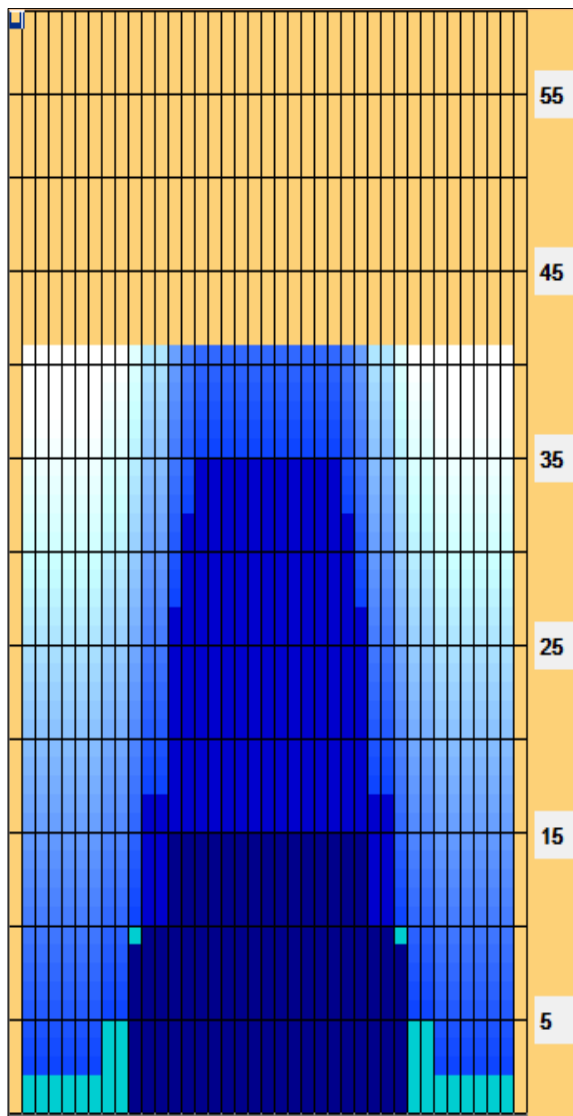

Kegel Recreation Series - MAIN STREET - 7241

Oil Pattern Distance:	41 Feet	Reverse Brush Drop:	41 Feet	Oil Per Board:	50 uL
Forward Oil Total:	8.55 mL	Reverse Oil Total:	10.75 mL	Volume Oil Total:	19.3 mL
Forward Boards Crossed:	171 Boards	Reverse Boards Crossed:	215 Boards	Total Boards Crossed:	386 Boards

	Start	Stop	Loads	Speed	Crossed	Start	End	Feet	T.Oil
1	2L	2R	2	18	74	0.0	2.5	2.5	3700
2	8L	8R	1	18	25	2.5	5.0	2.5	1250
3	10L	10R	2	18	42	5.0	10.1	5.1	2100
4	13L	13R	2	18	30	10.1	15.2	5.1	1500
5	2L	2R	0	18	0	15.2	24.0	8.8	0
6	2L	2R	0	22	0	24.0	33.0	9.0	0
7	2L	2R	0	30	0	33.0	41.0	8.0	0

Conditioner:
Type In or Select
One

TransferType:
Transfer Brush

Forward

Reverse

Combined

Buff

Navigation: Forward Reverse More

	Start	Stop	Loads	Speed	Crossed	Start	End	Feet	T.Oil
1	2L	2R	0	30	0	41.0	35.0	-6.0	0
2	15L	15R	1	22	11	35.0	31.9	-3.1	550
3	14L	14R	2	18	26	31.9	26.8	-5.1	1300
4	13L	13R	4	18	60	26.8	16.6	-10.2	3000
5	11L	11R	4	14	76	16.6	8.7	-7.9	3800
6	10L	10R	2	10	42	8.7	5.9	-2.8	2100
7	2L	2R	0	10	0	5.9	0.0	-5.9	0

Navigation: Forward Reverse More